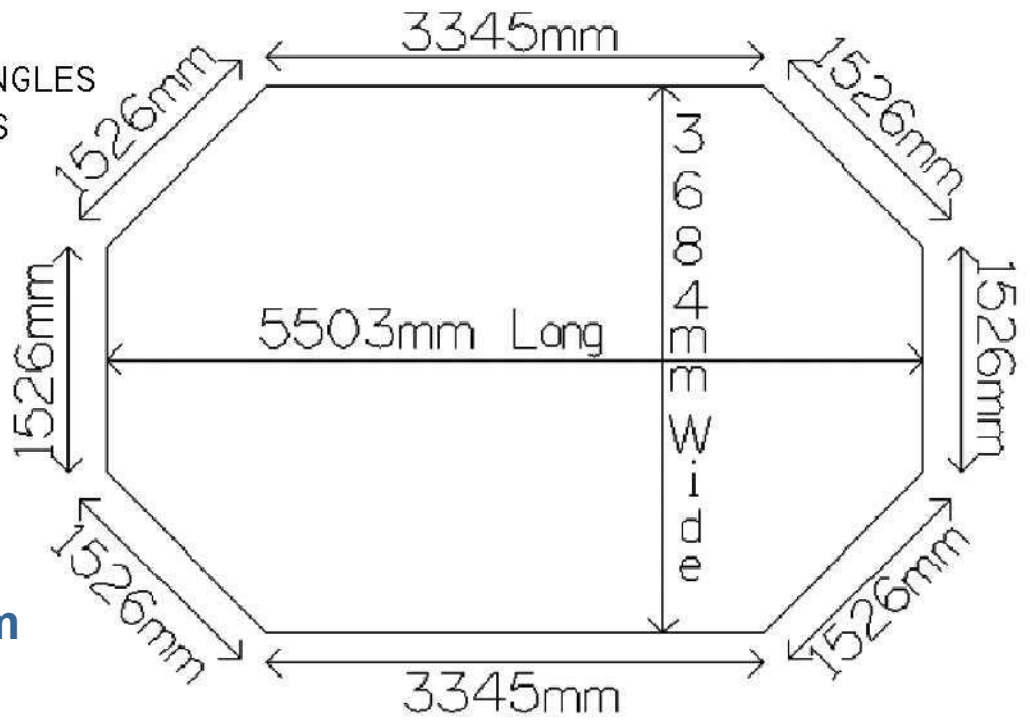

INTERNAL ANGLES  
135 DEGREES

**External Size**  
**6.4 x 4.2 x 1.3 m**

DEPTH OF POOL  
1210MM

**External Size**  
**4.2 x 4.2 x 1.3 m**

**All Endless Summer Pools Include, as standard:**

- ◆ Timber Carcass & bolts & fixings
- ◆ Timber top coping
- ◆ Timber external steps
- ◆ Stainless Steel internal ladders
- ◆ Floor insulation & wall foam
- ◆ Circulation Pump
- ◆ Filter, Multi-Port valve & silica sand
- ◆ Circulation Fittings
- ◆ Flexi pipe work & jubilee clips
- ◆ 30 Thou liner - 5 Choices of design
- ◆ Maintenance Equipment
- ◆ Chemical Starter Kit
- ◆ 400 micron solar cover

DEPTH OF POOL  
1210MM

**External Size**  
**4.7 x 2.9 x 1.3 m**