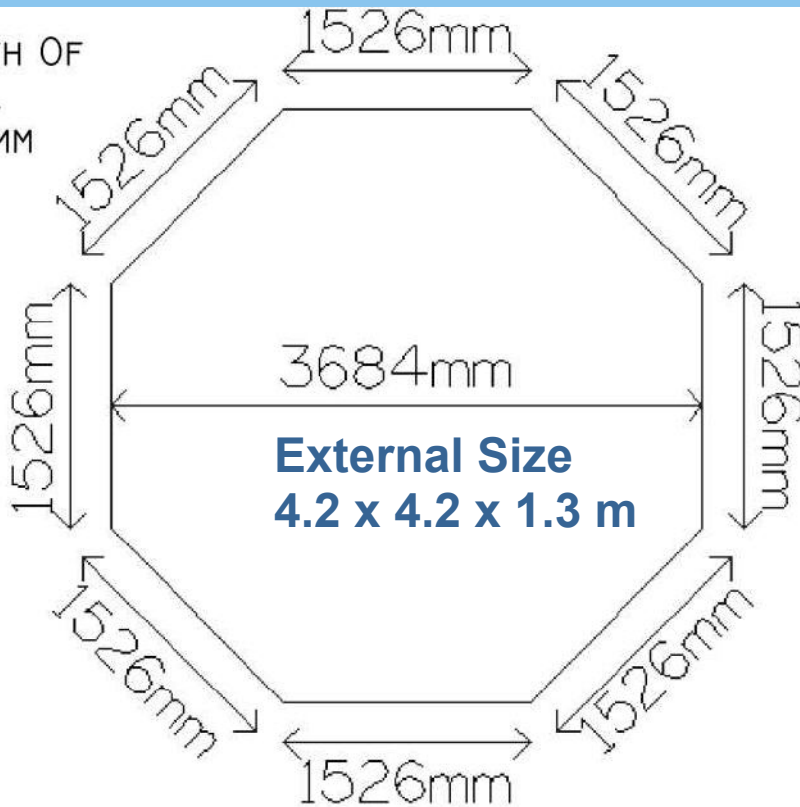

INTERNAL ANGLES  
135 DEGREES

**External Size**  
**6.4 x 4.2 x 1.3 m**

DEPTH OF POOL  
1210MM

**External Size**  
**4.2 x 4.2 x 1.3 m**

**All Endless Summer Pools Include, as standard:**

- ◆ Timber Carcass & bolts & fixings
- ◆ Timber top coping
- ◆ Timber external steps
- ◆ Stainless Steel internal ladders
- ◆ Floor insulation & wall foam
- ◆ Circulation Pump
- ◆ Filter, Multi-Port valve & silica sand
- ◆ Circulation Fittings
- ◆ Flexi pipe work & jubilee clips
- ◆ 30 Thou liner - 5 Choices of design
- ◆ Maintenance Equipment
- ◆ Chemical Starter Kit
- ◆ 400 micron solar cover

DEPTH OF POOL  
1210MM

**External Size**  
**4.7 x 2.9 x 1.3 m**