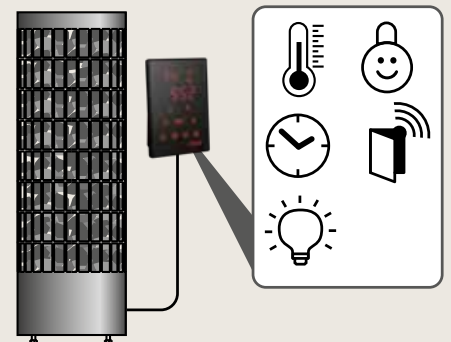

Harvia Xenio control panel  
A new way to control

Manual control is the simplest way to control your heater, based on the manual operation of a thermostat and timer located on the front panel of the heater.

**Features:**

- Heater temperature adjustment
- On-time control
- Switch-on timer (max. 8 h)

These are the features of the Harvia C170VKK control unit

Harvia model E heaters need to be paired with a separate Harvia control unit. The control unit powers the heater and is connected to a touch-screen control panel that gives you comprehensive control over the heater and the other devices in your sauna. The range of features varies depending on the control unit.

**Features:**

- Heater temperature adjustment
- On-time control
- Lighting adjustment
- Ventilation adjustment
- Parental control
- Week timer
- PIN code lock
- Remote switch-on
- Door safety switch
- Touchscreen