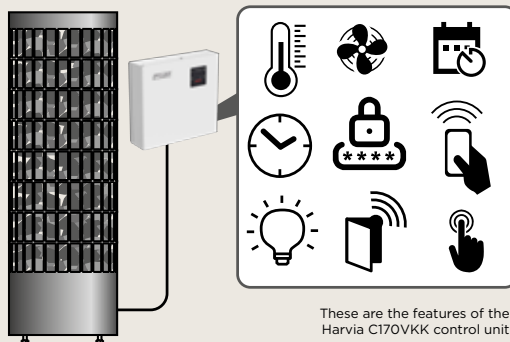

## Three ways of controlling your heater

The comprehensive Harvia Cilindro range offers several different control options, out of which you're sure to find one ideal for your sauna. Classic manual heaters are a simple option, controlled with a thermostat and timer located on the front panel of the heater. Model E heaters are compatible with Harvia control units, offering flexible control based on your individual needs. The easy-to-install model XE heaters' completely redesigned Harvia Xenio control panel allows you to control not only the heater itself, but the other features of your sauna as well. The control panel comes with a range of installation options, including surface mounting and embedding into a wall, which in turn makes the heater easy to embed into the bench.

Harvia Xenio control panel  
A new way to control

Manual control is the simplest way to control your heater, based on the manual operation of a thermostat and timer located on the front panel of the heater.

**Features:**

- Heater temperature adjustment
- On-time control
- Switch-on timer (max. 8 h)

These are the features of the Harvia C170VKK control unit

Harvia model E heaters need to be paired with a separate Harvia control unit. The control unit powers the heater and is connected to a touch-screen control panel that gives you comprehensive control over the heater and the other devices in your sauna. The range of features varies depending on the control unit.