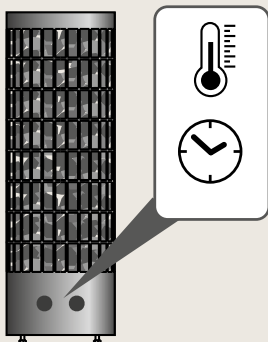

Three ways of controlling your heater

The comprehensive Harvia Cilindro range offers several different control options, out of which you're sure to find one ideal for your sauna. Classic manual heaters are a simple option, controlled with a thermostat and timer located on the front panel of the heater. Model E heaters are compatible with Harvia control units, offering flexible control based on your individual needs. The easy-to-install model XE heaters' completely redesigned Harvia Xenio control panel allows you to control not only the heater itself, but the other features of your sauna as well. The control panel comes with a range of installation options, including surface mounting and embedding into a wall, which in turn makes the heater easy to embed into the bench.

Harvia Xenio control panel
A new way to control

Manual control is the simplest way to control your heater, based on the manual operation of a thermostat and timer located on the front panel of the heater.

Features:

- Heater temperature adjustment
- On-time control
- Switch-on timer (max. 8 h)