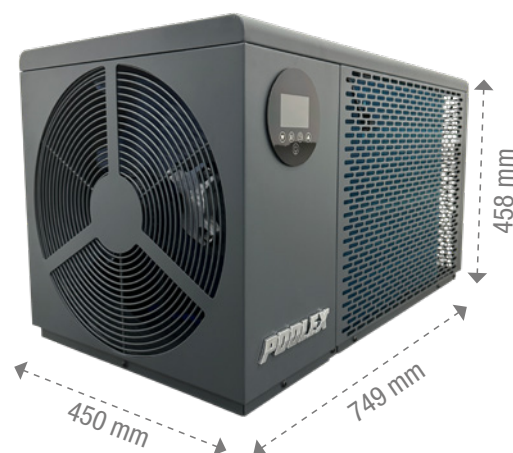

The Arctic Action is a heat pump for spas especially conceived for the most extreme climate.

Operating down to -20°C, you can heat up your spa right in the middle of snow peaks and enjoy the view in complete peace.

Its Full Inverter technology **will reduce your energy consumption up to 80% for an average COP of 5**, at an equivalent power consumption compared to an electric heater! Easy to install, the Arctic Action is compatible with all hot tubs and connects itself as easily.

Ideal for spas, swim spas and nordic baths, this heat pump will meet your expectations.

LED CONTROL PANEL & OPTIMUM DIMENSIONS

ACCESSORIES INCLUDED