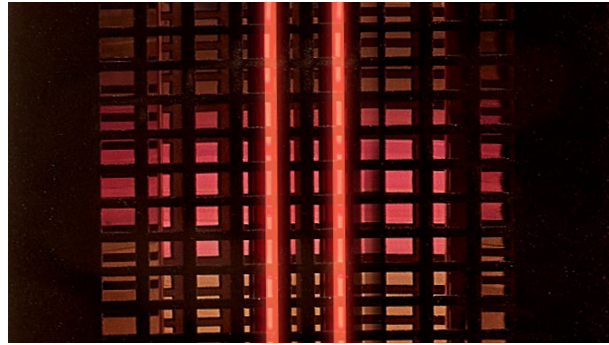

Full Spectrum Infrared Front Facing Heaters

Our powerful full spectrum heaters deliver near, mid and far infrared to enhance the benefits of your sauna session.